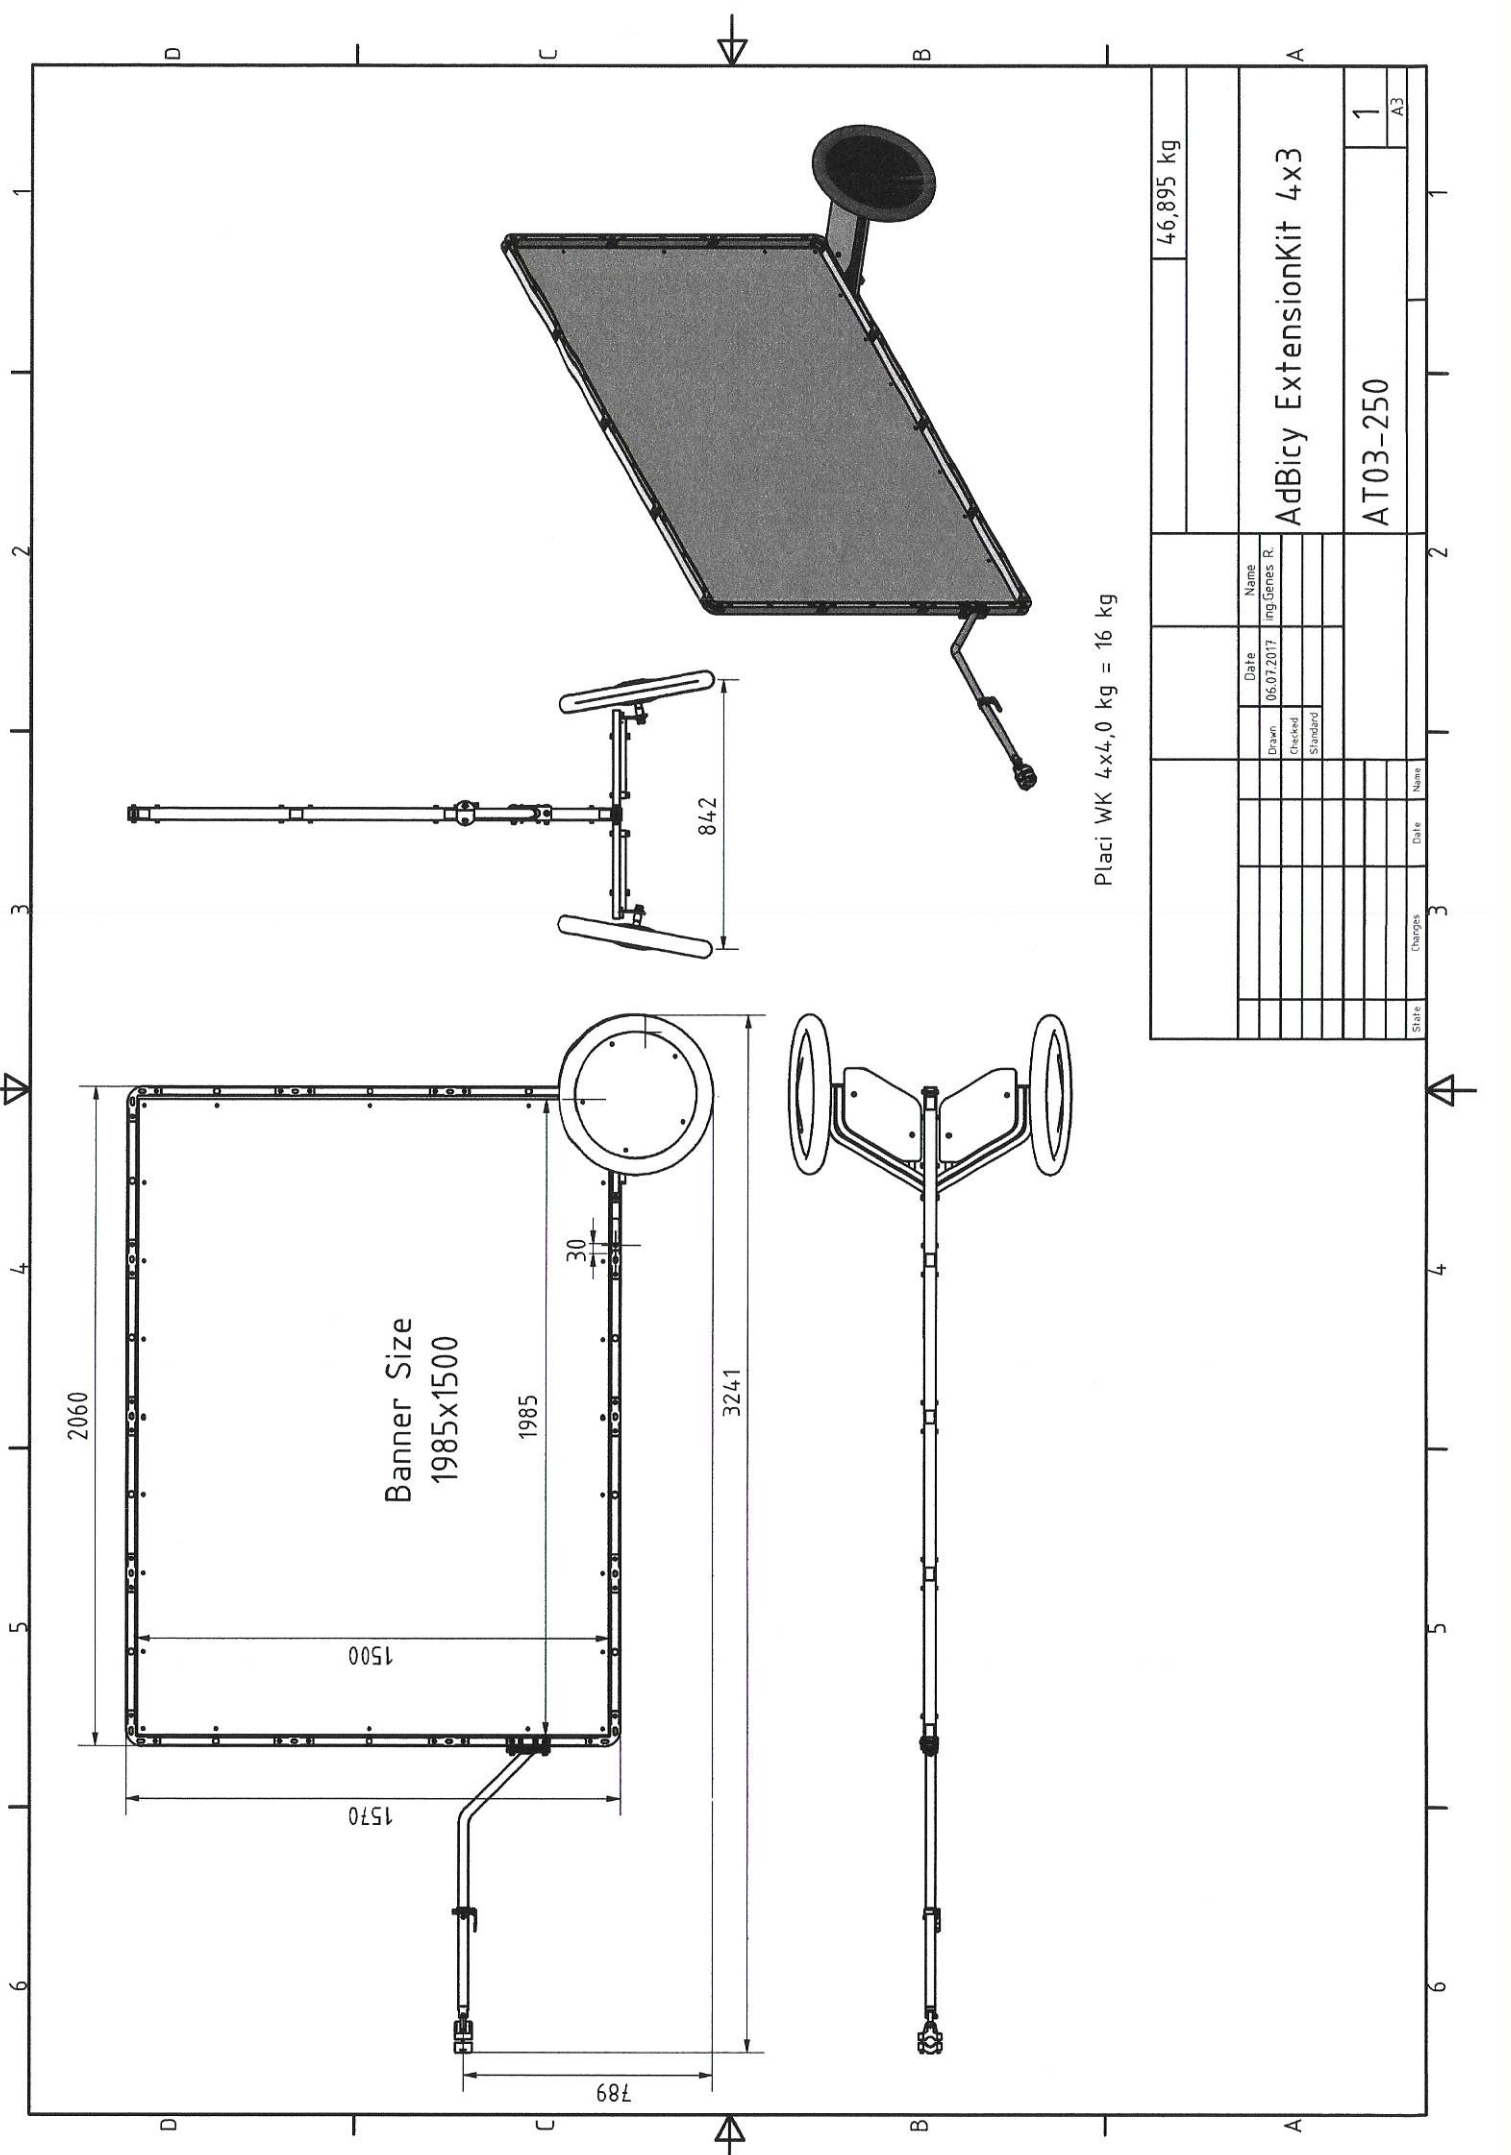

Placi WK 4x4,0 kg = 16 kg

18,859 kg		Name		Date	
		Ing.Genies R.		06.07.2017	
		Drawn		Checked	
		Standard		Standard	
AdTrailer 30x30 WK		State		Changes	
AT03-200		Date		Name	
1					
A3					

Placi WK 4x4,0 kg = 16 kg

37,788 kg	
AdBicy BASIC 2x2	
AT03-210	
1	A3

State	Changes	Date	Name

1 2 3 4 5 6

40,364 kg		Date		Name	
		06.07.2017	Ing.Genies R.		
		Drawn	Checked		
		Standard			
AdBicy BASIC 3x2					
AT03-220					
1					
A3					

1 2 3 4 5 6

43,635 kg			
AdBicy ExtensionKit 3x3			
AT03-230			
1			
A3			
Drawn	Checked	Standard	Date
			06.07.2017
Ing. Cienas R.			
Name			
Date			
Changes			
Share			
Date			
Name			

Placi WK 4x4,0 kg = 16 kg

42,898 kg

AdBicy ExtensionKit 4x2

AT03-240

Drawn	Date	Name	State	Changes	Date	Name
	06.07.2017	Ing.Genes R.				

State	Changes	Date	Name

AdBicy ExtensionKit 5x2
 AT03-260
 1
 A3

Date		Name	
Drawn	06.07.2017	ing	Genes R.
Checked			
Standard			
Date		Name	
Changes			
State			
AT03-250		1	
AdBicy ExtensionKit 4x3		A3	