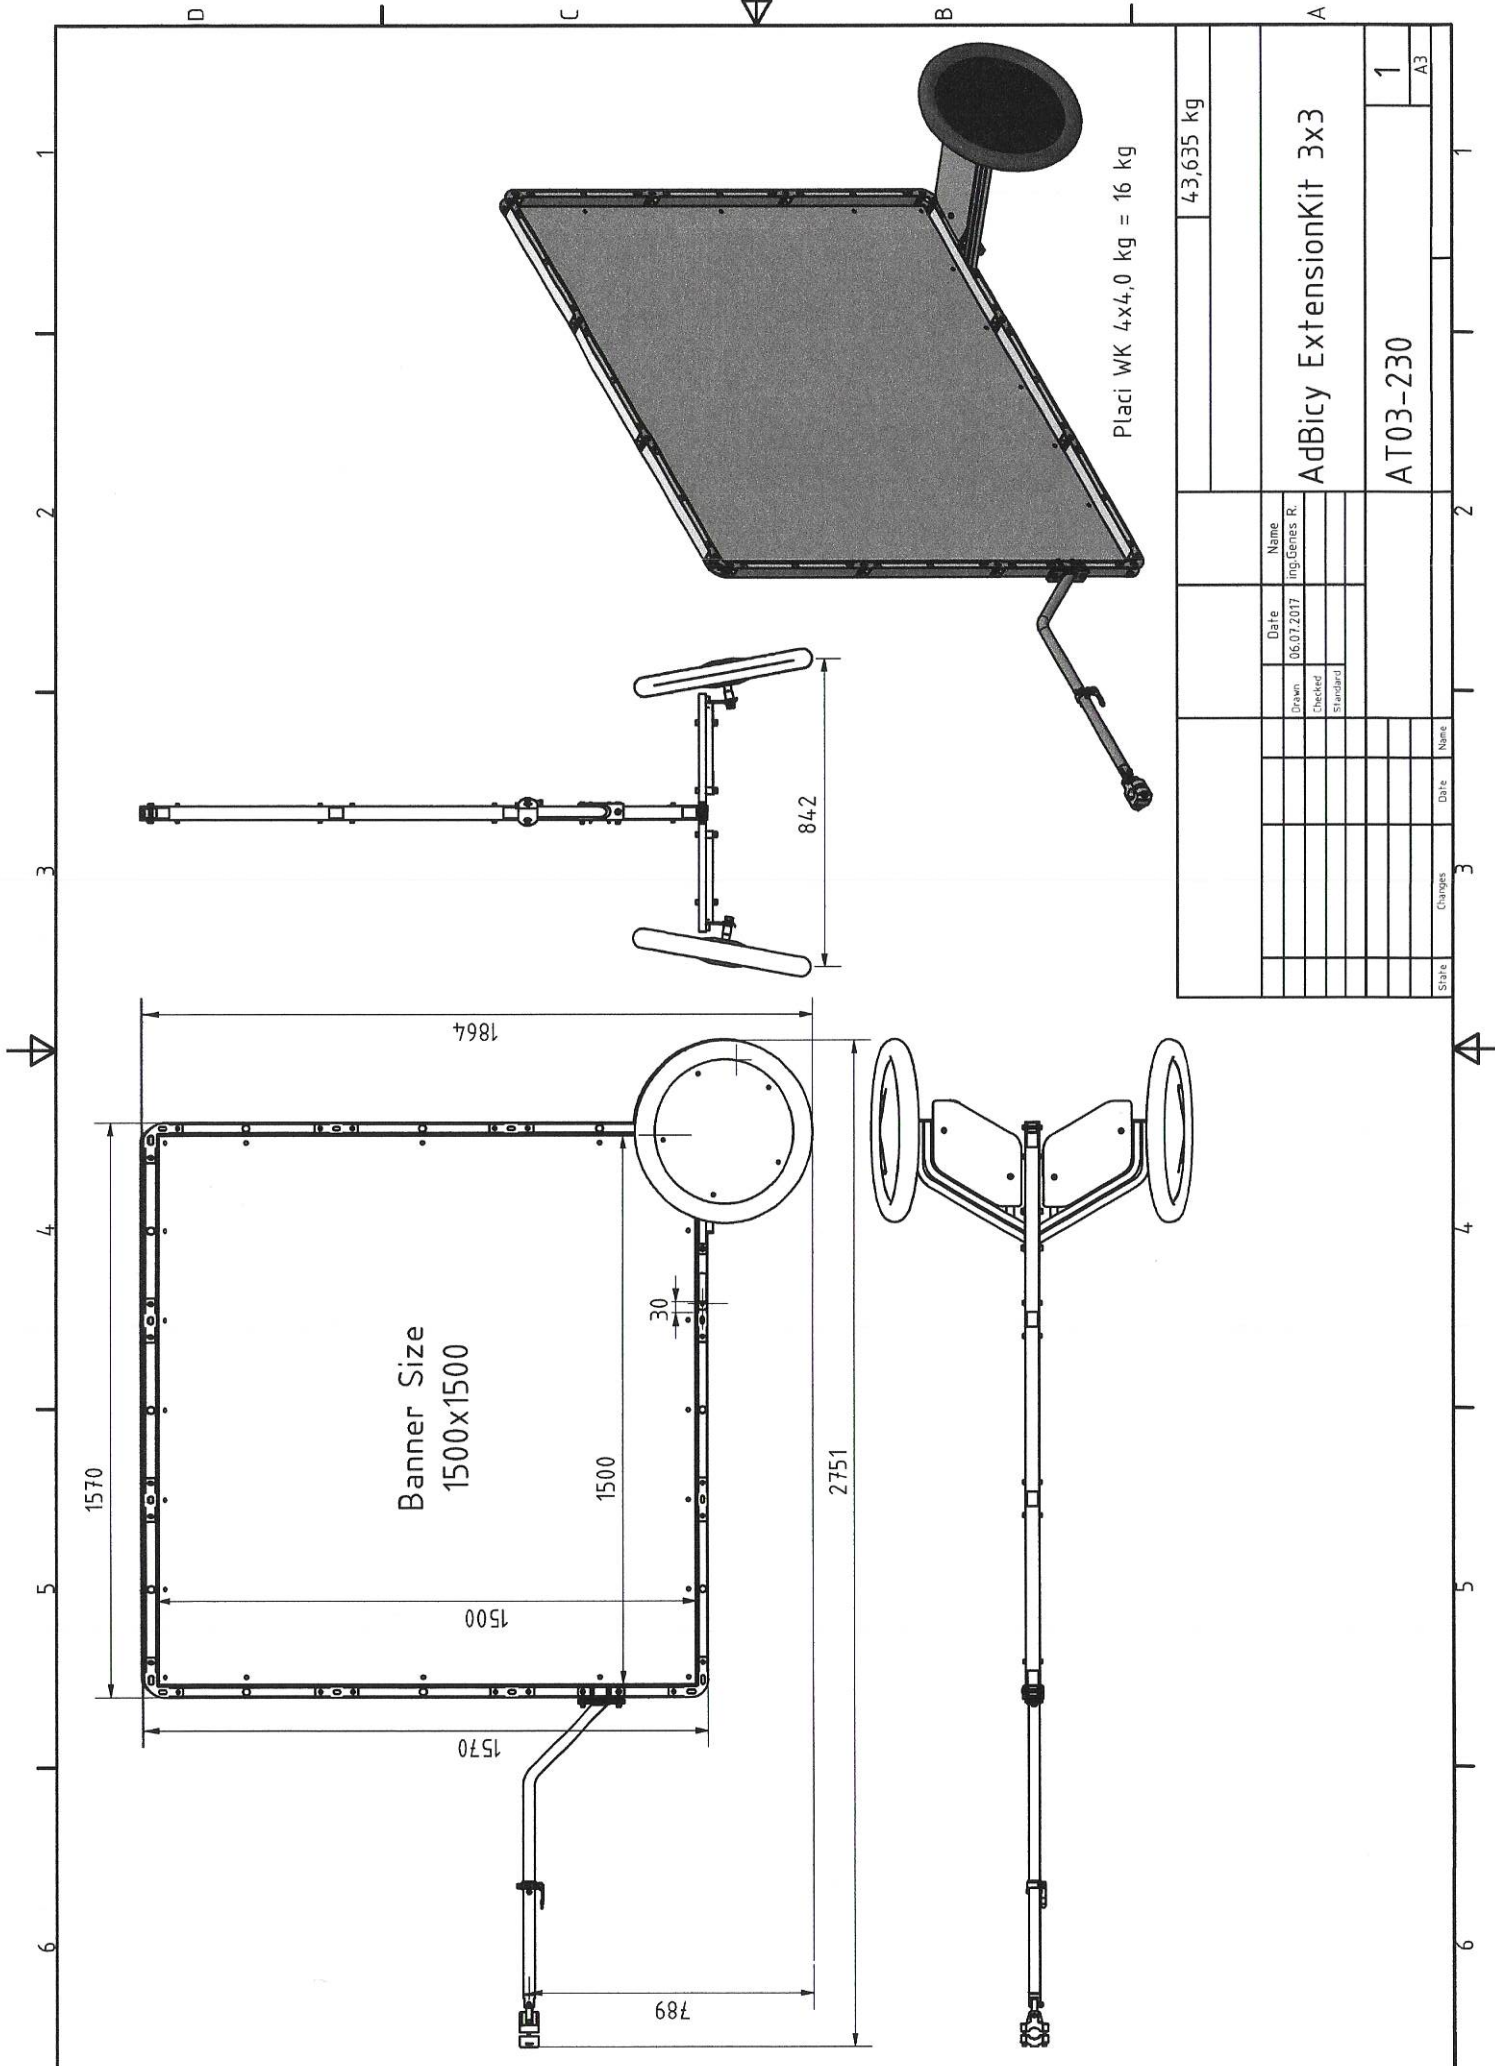

Placi WK 4x4,0 kg = 16 kg

18,859 kg		Name		Date	
		Ing.Genies R.		06.07.2017	
		Drawn		Checked	
		Standard		Standard	
AdTrailer 30x30 WK		State		Changes	
AT03-200		Date		Name	
1					
A3					

Placi WK 4x4,0 kg = 16 kg

37,788 kg	
AdBicy BASIC 2x2	
AT03-210	
1	A3

State	Changes	Date	Name

1 2 3 4 5 6

40,364 kg		Date		Name	
		06.07.2017	Ing.Genies R.		
		Drawn	Checked		
		Standard			
AdBicy BASIC 3x2					
AT03-220					
1					
A3					

1 2 3 4 5 6

43,635 kg			
AdBicy ExtensionKit 3x3			
AT03-230			
1			
A3			
Drawn	Checked	Standard	Date
			06.07.2017
Ing. Cienas R.			
Name			
Date			
Changes			
Share			
Date			
Name			

Placi WK 4x4,0 kg = 16 kg

42,898 kg

AdBicy ExtensionKit 4x2

AT03-240

Drawn	Date	Name	State	Changes	Date	Name
	06.07.2017	Ing.Genes R.				

State	Changes	Date	Name

AdBicy ExtensionKit 5x2
 AT03-260
 1
 A3

Date		Name	
Drawn	06.07.2017	ing	Genes R.
Checked			
Standard			
Date		Name	
Changes			
State			
AT03-250		1	
AdBicy ExtensionKit 4x3		A3	