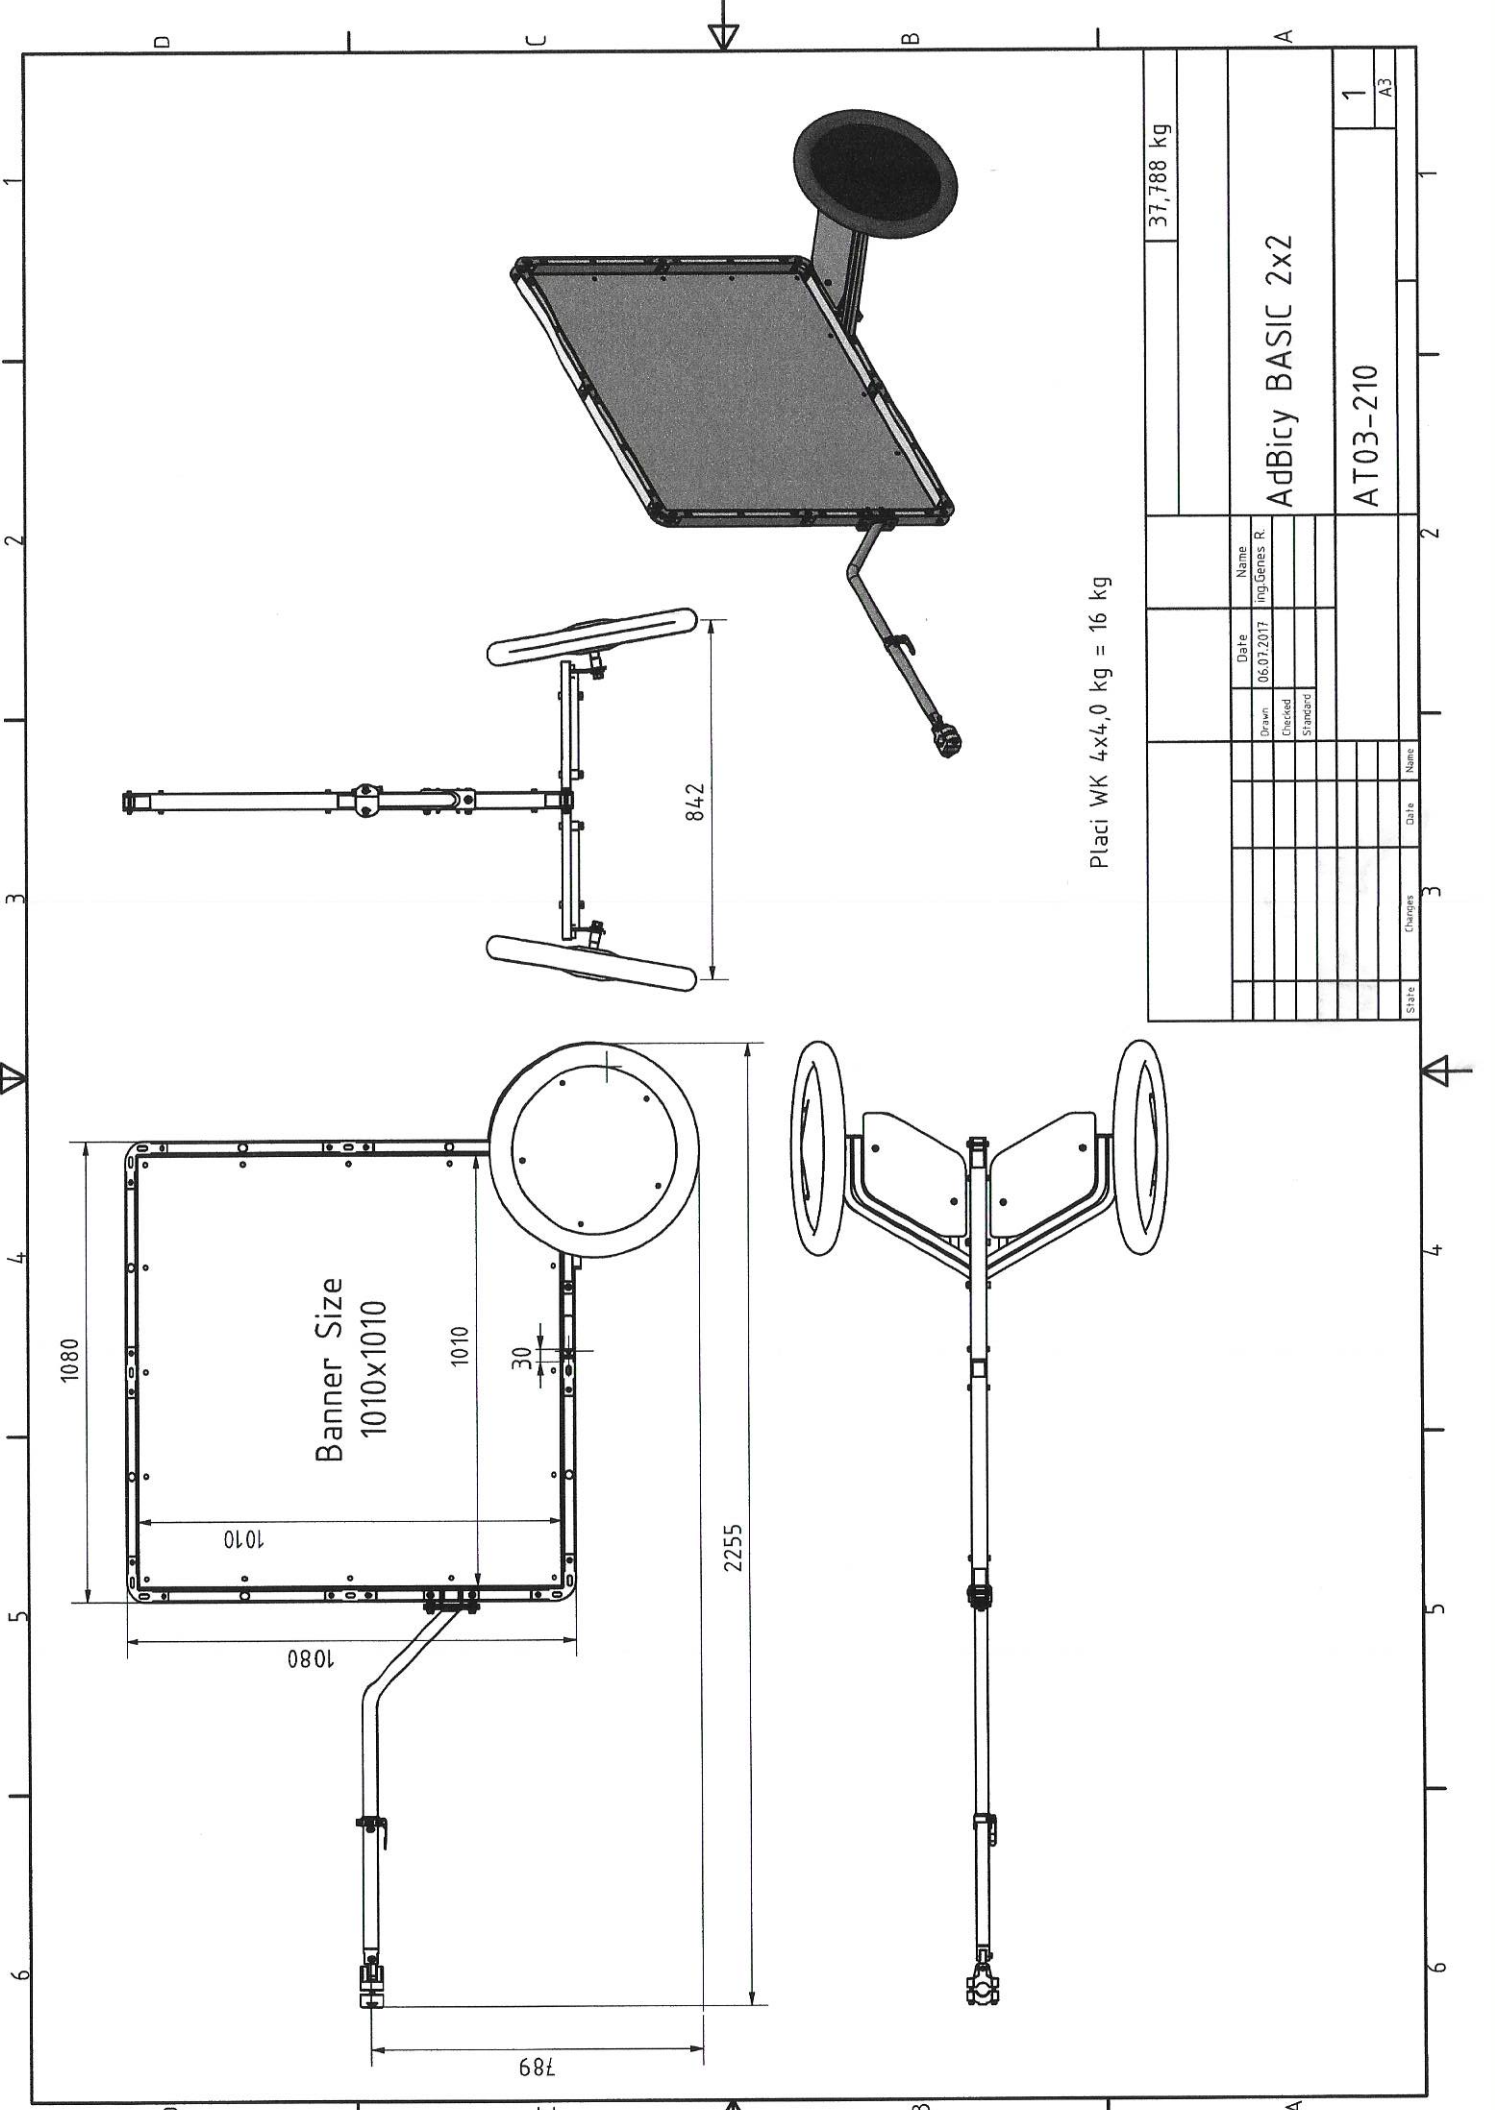

Placi WK 4x4,0 kg = 16 kg

18,859 kg		Name		Date	
		Ing.Genies R.		06.07.2017	
		Drawn		Checked	
		Standard		Standard	
AdTrailer 30x30 WK		State		Changes	
AT03-200		Date		Name	
1					
A3					

Placi WK 4x4,0 kg = 16 kg

37,788 kg	
AdBicy BASIC 2x2	
AT03-210	
1	A3

State	Changes	Date	Name

1 2 3 4 5 6

40,364 kg		Date		Name	
		06.07.2017	Ing.Genies R.		
		Drawn	Checked		
		Standard			
AdBicy BASIC 3x2					
AT03-220					
1					
A3					

1 2 3 4 5 6

43,635 kg			
AdBicy ExtensionKit 3x3			
AT03-230			
1			
A3			
Drawn	Checked	Standard	Date
			06.07.2017
Ing. Cienas R.			
Name			
Date			
Changes			
Share			
Date			
Name			

Placi WK 4x4,0 kg = 16 kg

42,898 kg

AdBicy ExtensionKit 4x2

AT03-240

Drawn	Date	Name	State	Changes	Date	Name
	06.07.2017	Ing.Genes R.				

State	Changes	Date	Name

AdBicy ExtensionKit 5x2
 AT03-260
 1
 A3

Date		Name	
Drawn	06.07.2017	ing	Genes R.
Checked			
Standard			
Date		Name	
Changes			
State			
AT03-250		1	
AdBicy ExtensionKit 4x3		A3	