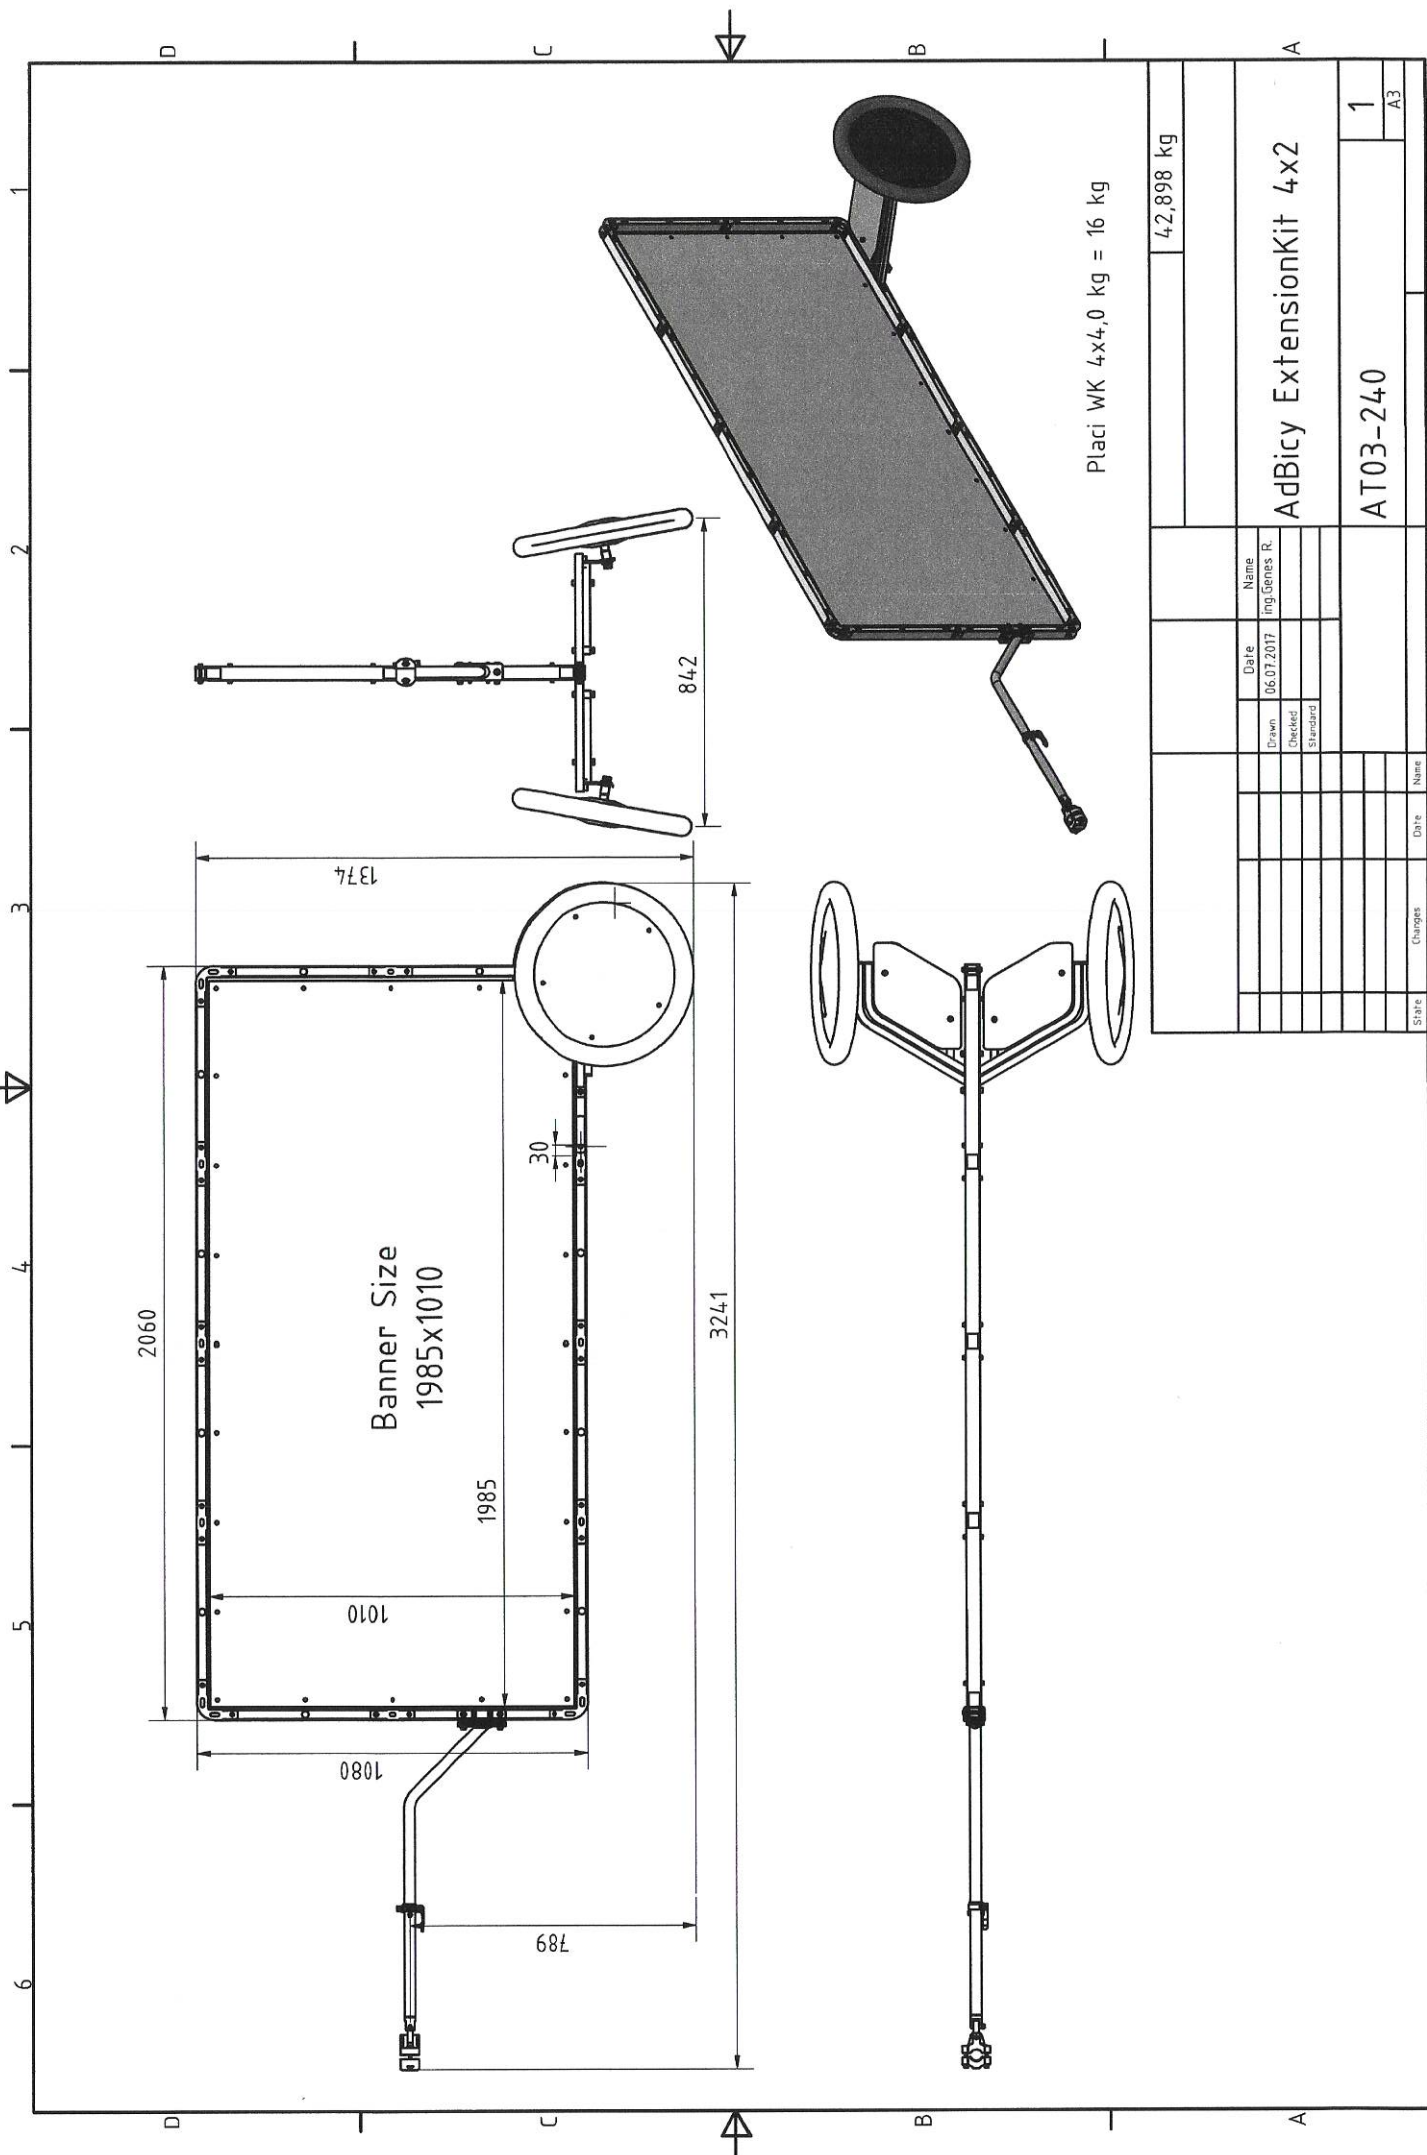

Placi WK 4x4,0 kg = 16 kg

18,859 kg		Name		Date	
		Ing.Genies R.		06.07.2017	
		Drawn		Checked	
		Standard		Standard	
AdTrailer 30x30 WK		State		Changes	
AT03-200		Date		Name	
1					
A3					

Placi WK 4x4,0 kg = 16 kg

37,788 kg	
AdBicy BASIC 2x2	
AT03-210	
1	A3

State	Changes	Date	Name

1 2 3 4 5 6

40,364 kg		Date		Name	
		06.07.2017	Ing.Genies R.		
		Drawn	Checked		
		Standard			
AdBicy BASIC 3x2					
AT03-220					
1					
A3					

1 2 3 4 5 6

43,635 kg			
AdBicy ExtensionKit 3x3			
AT03-230			
1			
A3			
Drawn	Checked	Standard	Date
			06.07.2017
Ing. Cienas R.			
Name			
Date			
Changes			
Share			
Date			
Name			

Placi WK 4x4,0 kg = 16 kg