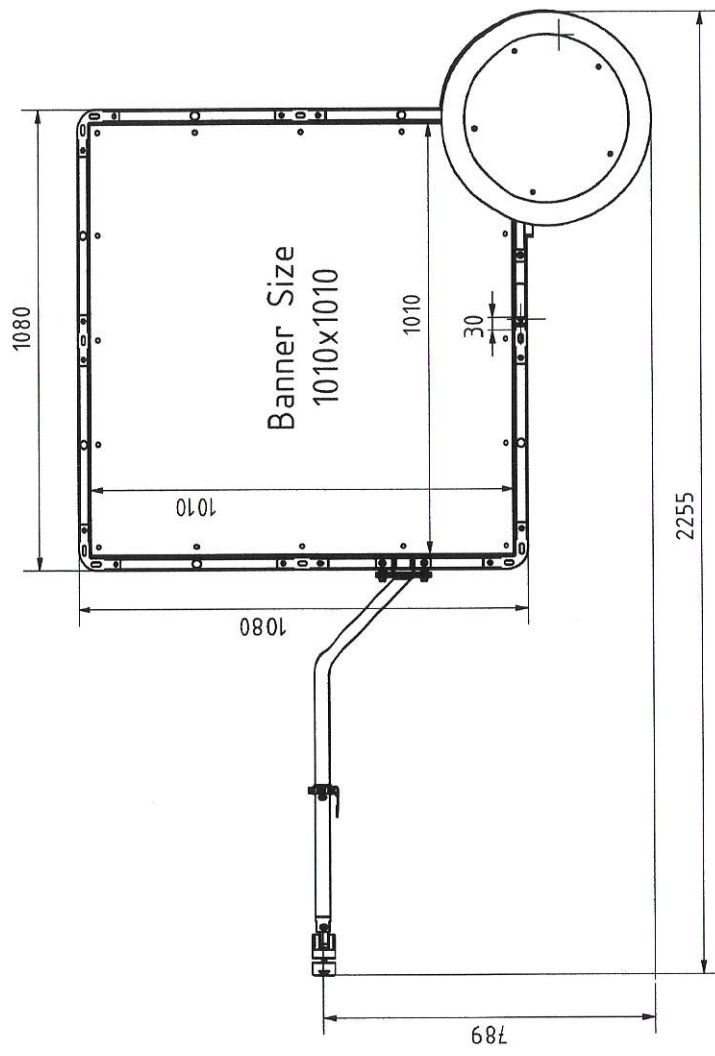

Placi WK 4x4,0 kg = 16 kg

18,859 kg		Name		Date	
		Ing.Genies R.		06.07.2017	
		Drawn		Checked	
		Standard		Standard	
AdTrailer 30x30 WK		State		Changes	
AT03-200		Date		Name	
1					
A3					

Placi WK 4x4,0 kg = 16 kg

37,788 kg	
AdBicy BASIC 2x2	
AT03-210	
1	A3

State	Changes	Date	Name

1 2 3 4 5 6

40,364 kg		Date		Name	
		06.07.2017	Ing.Genies R.		
		Drawn	Checked		
		Standard			
AdBicy BASIC 3x2					
AT03-220					
1					
A3					

1 2 3 4 5 6

43,635 kg			
AdBicy ExtensionKit 3x3			
AT03-230			
1			
A3			
Drawn	Checked	Standard	Date
			06.07.2017
Ing. Cienas R.			
Name			
Date			
Changes			
Share			
Date			
Name			

Placi WK 4x4,0 kg = 16 kg