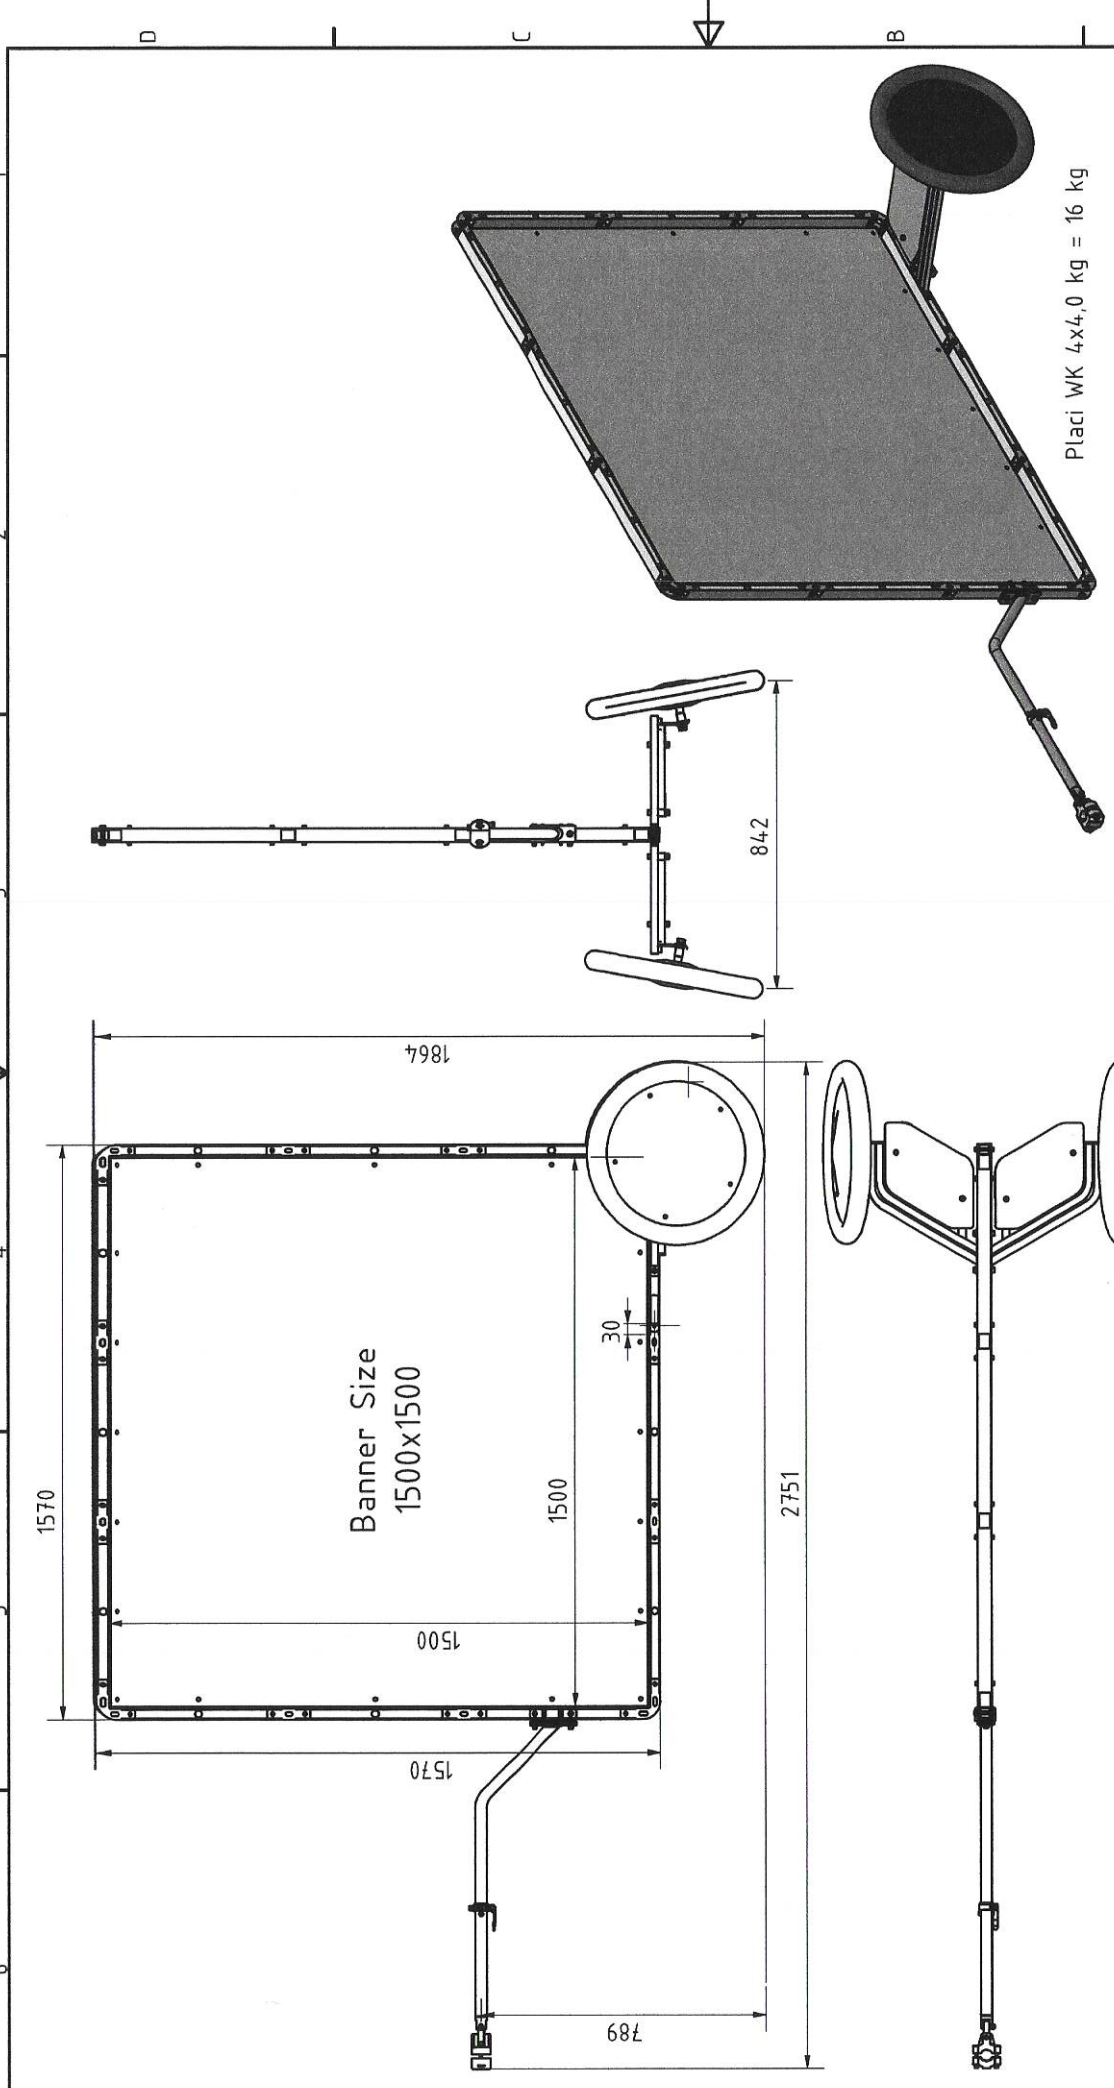

Placi WK 4x4,0 kg = 16 kg

18,859 kg		Name		Date	
		Ing.Genies R.		06.07.2017	
		Drawn		Checked	
		Standard		Standard	
AdTrailer 30x30 WK		State		Changes	
AT03-200		Date		Name	
1					
A3					

Placi WK 4x4,0 kg = 16 kg

37,788 kg	
AdBicy BASIC 2x2	
AT03-210	
1	A3

State	Changes	Date	Name

1 2 3 4 5 6

40,364 kg		Date		Name	
		06.07.2017	Ing.Genies R.		
		Drawn	Checked		
		Standard			
AdBicy BASIC 3x2					
AT03-220					
1					
A3					

1 2 3 4 5 6

43,635 kg			
AdBicy ExtensionKit 3x3			
AT03-230			
1			
A3			
Drawn	Checked	Standard	Date
			06.07.2017
Ing. Cienas R.			
Name			
Date			
Changes			
Share			
Date			
Name			

Placi WK 4x4,0 kg = 16 kg