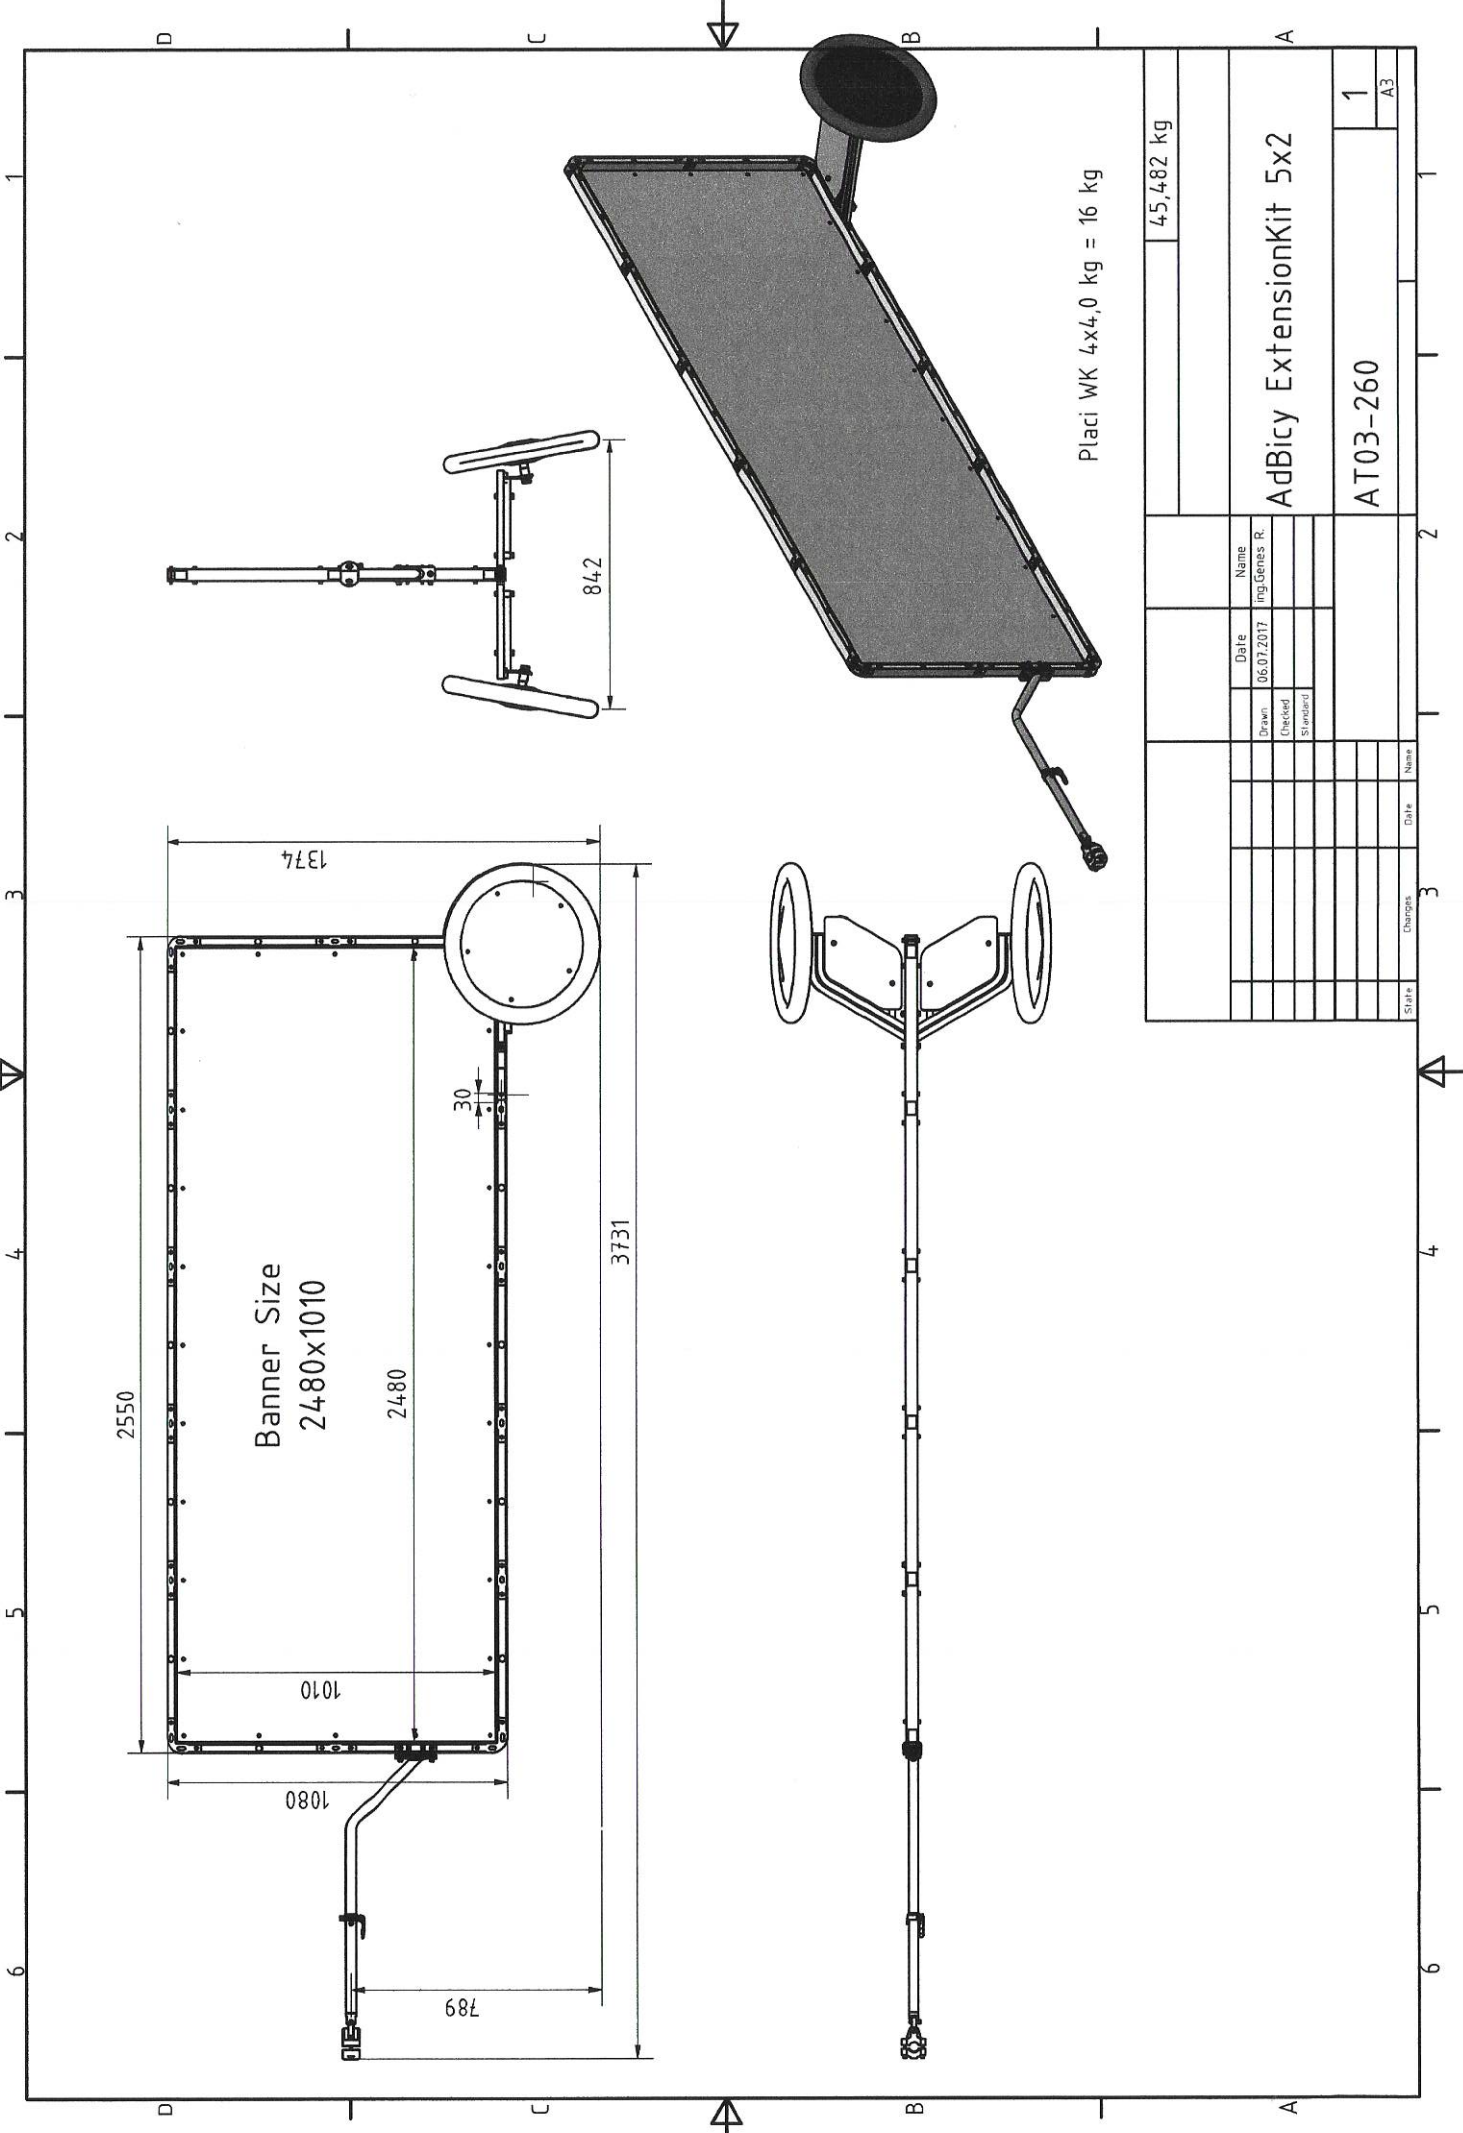

Placi WK 4x4,0 kg = 16 kg

18,859 kg		Name		Date	
		Ing.Genies R.		06.07.2017	
		Drawn		Checked	
		Standard		Standard	
AdTrailer 30x30 WK		State		Changes	
AT03-200		Date		Name	
1					
A3					

Placi WK 4x4,0 kg = 16 kg

37,788 kg	
AdBicy BASIC 2x2	
AT03-210	
1	A3

State	Changes	Date	Name

1 2 3 4 5 6

40,364 kg		Date		Name	
		06.07.2017	Ing.Genies R.		
		Drawn	Checked		
		Standard			
AdBicy BASIC 3x2					
AT03-220					
1					
A3					

1 2 3 4 5 6

43,635 kg			
AdBicy ExtensionKit 3x3			
AT03-230			
1			
A3			
Drawn	Checked	Standard	Date
			06.07.2017
Ing. Cienas R.			
Name			
Date			
Changes			
Share			
Date			
Name			

Placi WK 4x4,0 kg = 16 kg

42,898 kg

AdBicy ExtensionKit 4x2

AT03-240

Drawn	Date	Name	State	Changes	Date	Name
	06.07.2017	Ing.Genes R.				

State	Changes	Date	Name

AdBicy ExtensionKit 5x2
 AT03-260
 1
 A3

Date		Name	
Drawn	06.07.2017	ing	Genes R.
Checked			
Standard			
Date		Name	
Changes			
State			
AT03-250		1	
AdBicy ExtensionKit 4x3		A3	