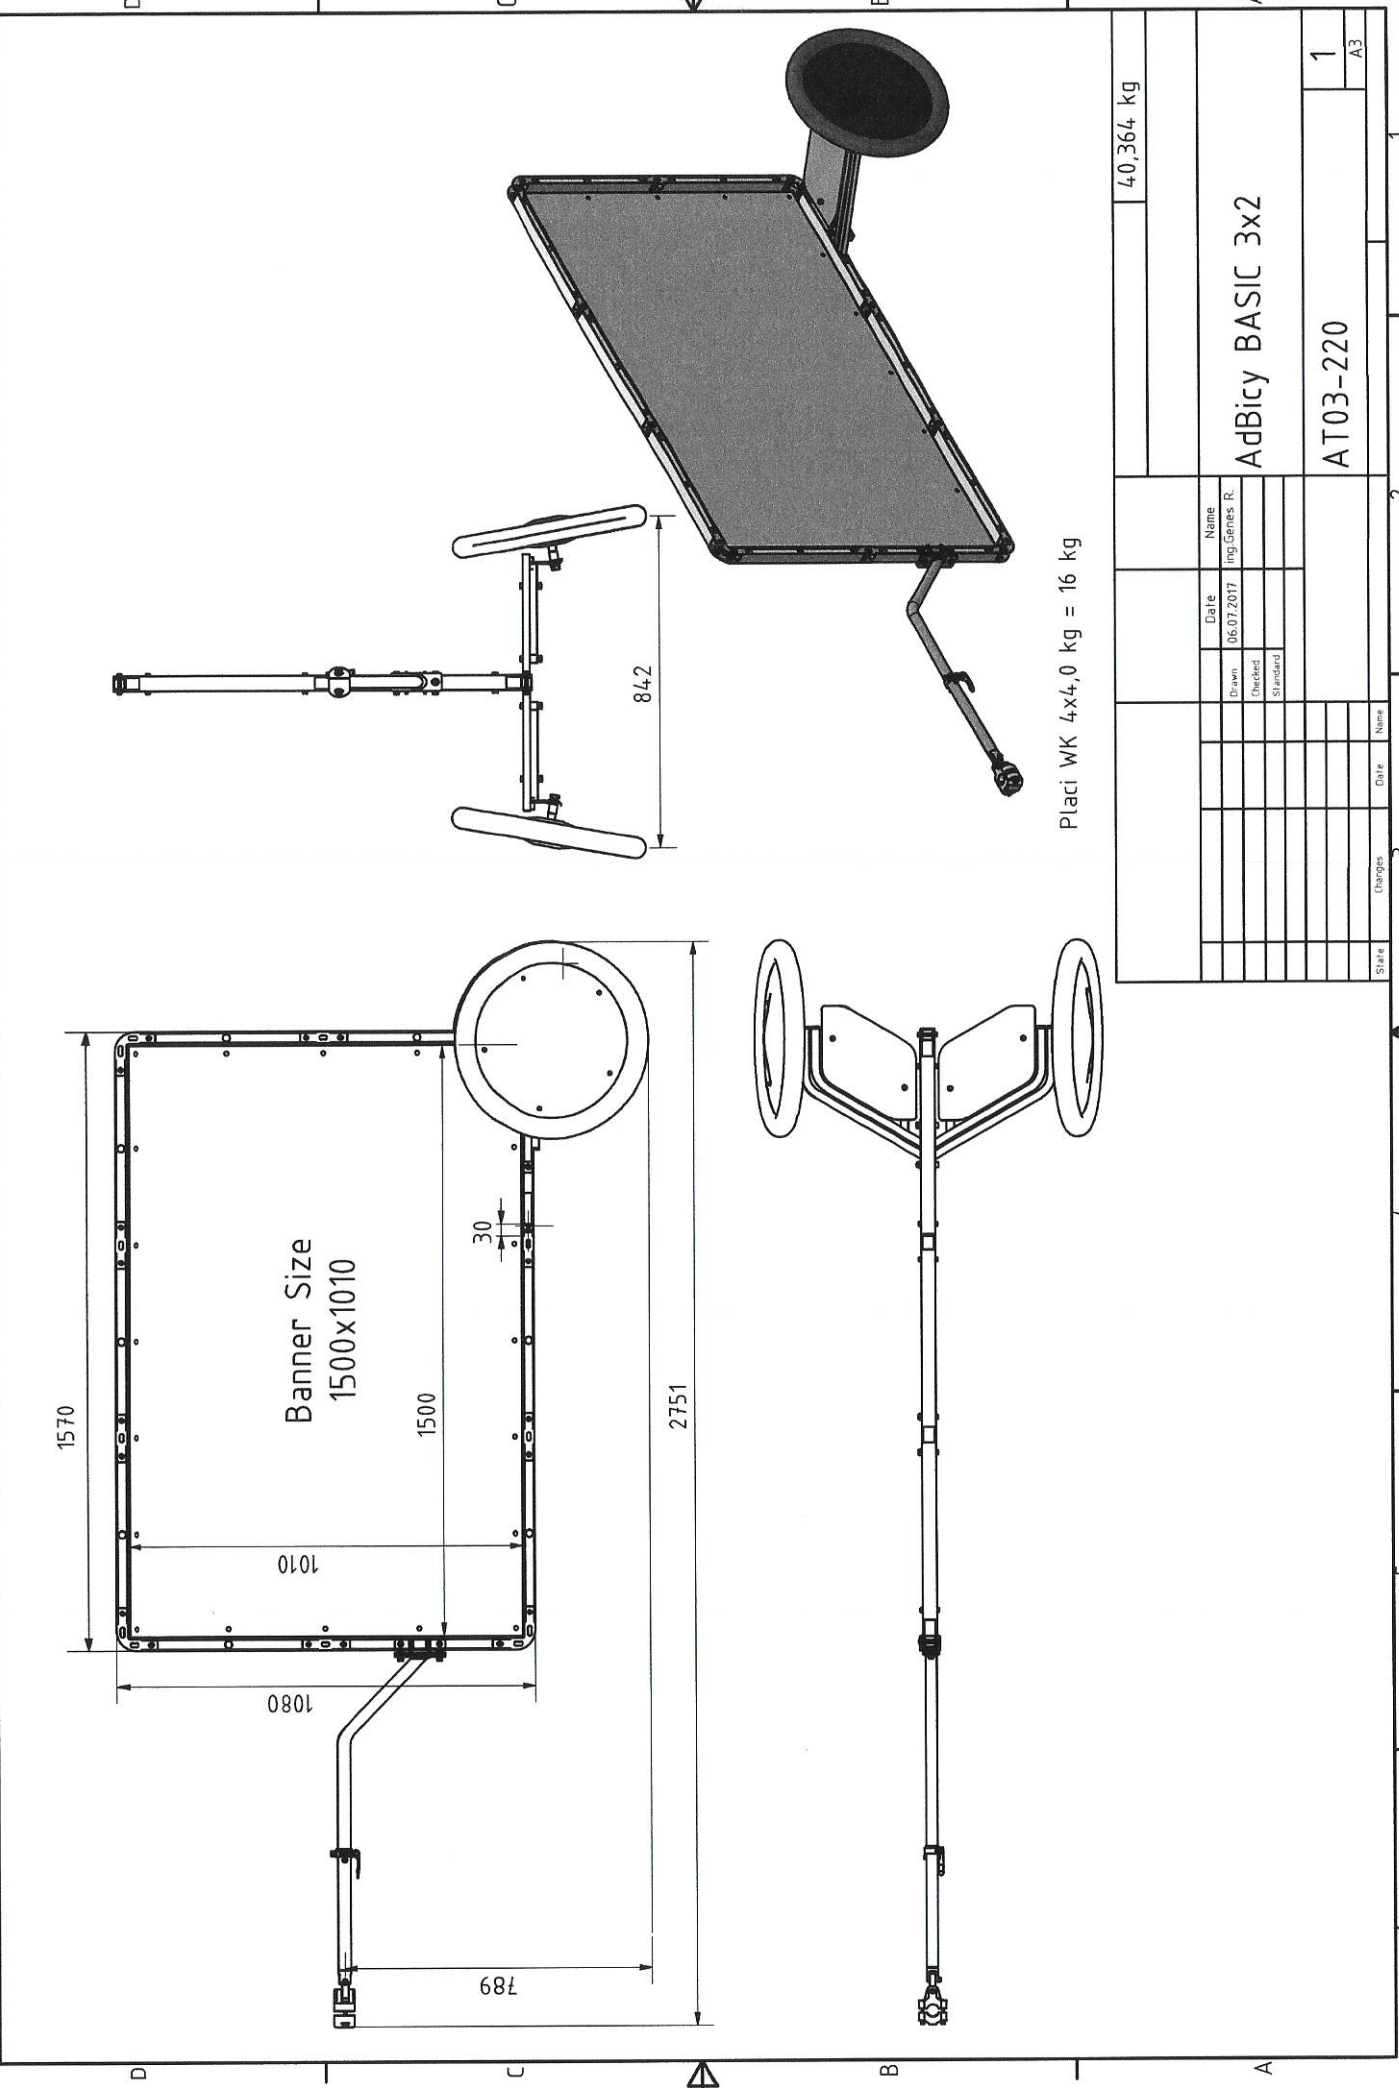

Placi WK 4x4,0 kg = 16 kg

18,859 kg		Name		Date	
		Ing.Genies R.		06.07.2017	
		Drawn		Checked	
		Standard		Standard	
AdTrailer 30x30 WK		State		Changes	
AT03-200		Date		Name	
1					
A3					

Placi WK 4x4,0 kg = 16 kg

37,788 kg	
AdBicy BASIC 2x2	
AT03-210	
1	A3

State	Changes	Date	Name

1 2 3 4 5 6

40,364 kg		Date		Name	
		06.07.2017	Ing.Genies R.		
		Drawn	Checked		
		Standard			
AdBicy BASIC 3x2					
AT03-220					
1					
A3					

1 2 3 4 5 6

43,635 kg			
AdBicy ExtensionKit 3x3			
AT03-230			
1			
A3			
Drawn	Checked	Standard	Date
			06.07.2017
Ing. Cienas R.			
Name			
Date			
Changes			
Share			
Date			
Name			

Placi WK 4x4,0 kg = 16 kg

42,898 kg

AdBicy ExtensionKit 4x2

AT03-240

Drawn	Date	Name	State	Changes	Date	Name
	06.07.2017	Ing.Genes R.				

State	Changes	Date	Name

AdBicy ExtensionKit 5x2
 AT03-260
 1
 A3

Date		Name	
Drawn	06.07.2017	ing	Genes R.
Checked			
Standard			
Date		Name	
Changes			
State			
AT03-250		1	
AdBicy ExtensionKit 4x3		A3	